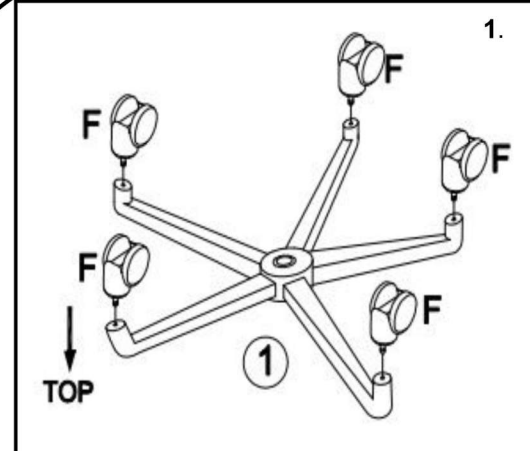

LUNA

Assembly Instructions

BCM/L1302

HOURLY USAGE:5-8HOURS

WARNING

USE THIS PRODUCT ONLY FOR SEATING ONE PERSON AT A TIME.
DO NOT USE THIS CHAIR AS A STEP STOOL/LADDER.
DO NOT SIT ON ANY PART OF THE CHAIR EXCEPT THE SEAT.
DO NOT USE CHAIR UNLESS ALL BOLTS, SCREWS AND KNOBS ARE TIGHT.