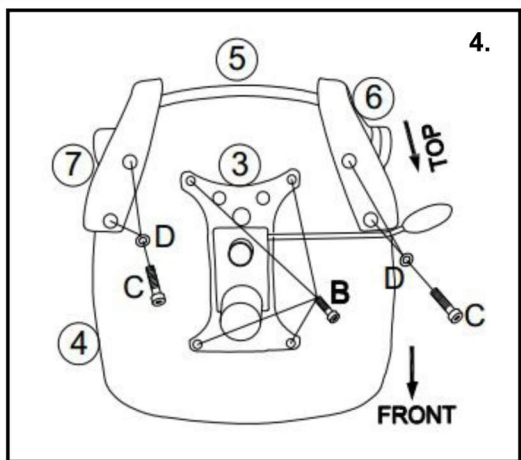

LUNA

Assembly Instructions

BCM/L1302

HOURLY USAGE:5-8HOURS

WARNING

USE THIS PRODUCT ONLY FOR SEATING ONE PERSON AT A TIME.
DO NOT USE THIS CHAIR AS A STEP STOOL/LADDER.
DO NOT SIT ON ANY PART OF THE CHAIR EXCEPT THE SEAT.
DO NOT USE CHAIR UNLESS ALL BOLTS, SCREWS AND KNOBS ARE TIGHT.