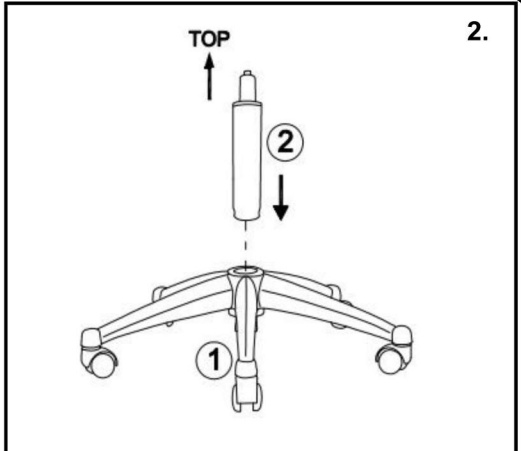

LUNA

Assembly Instructions

BCM/L1302

HOURLY USAGE:5-8HOURS

WARNING

USE THIS PRODUCT ONLY FOR SEATING ONE PERSON AT A TIME.
DO NOT USE THIS CHAIR AS A STEP STOOL/LADDER.
DO NOT SIT ON ANY PART OF THE CHAIR EXCEPT THE SEAT.
DO NOT USE CHAIR UNLESS ALL BOLTS, SCREWS AND KNOBS ARE TIGHT.