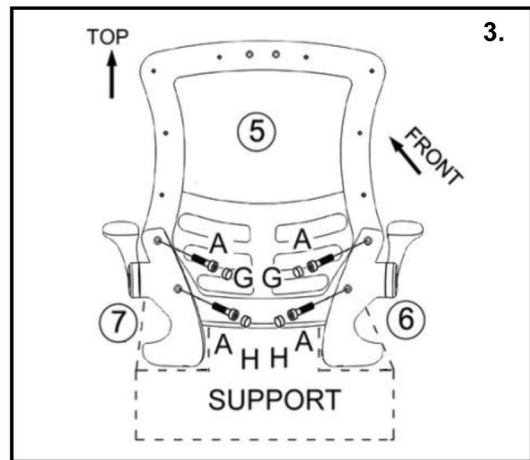

LUNA

Assembly Instructions

BCM/L1302

HOURLY USAGE:5-8HOURS

WARNING

USE THIS PRODUCT ONLY FOR SEATING ONE PERSON AT A TIME.
DO NOT USE THIS CHAIR AS A STEP STOOL/LADDER.
DO NOT SIT ON ANY PART OF THE CHAIR EXCEPT THE SEAT.
DO NOT USE CHAIR UNLESS ALL BOLTS, SCREWS AND KNOBS ARE TIGHT.